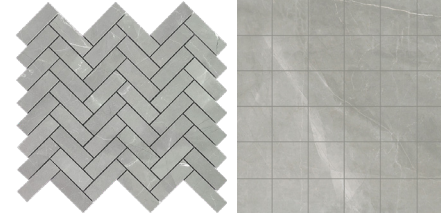

Thickness	9 mm
Application	Interior/Exterior
DCOF	>0.42
Frost Resistant	Yes
Finish	Matte & Polished
Shade Variation	V2

Lead Time

In Stock/Quick Ship

Sizes

3"x12" Polished
 12"x24" Matte & Polished
 24"x24" Matte & Polished
 24"x48" Polished
 2"x2" Mosaic Matte
 1"x3" Herringbone Polished
 2"x6" Herringbone Mosaic Matte

TRIM: 2"x24" Bullnose Matte & Polished

Colors

Amani Grey

Calacatta

Calacatta Gold

Nero Marquina

Statuario

White Dolomia